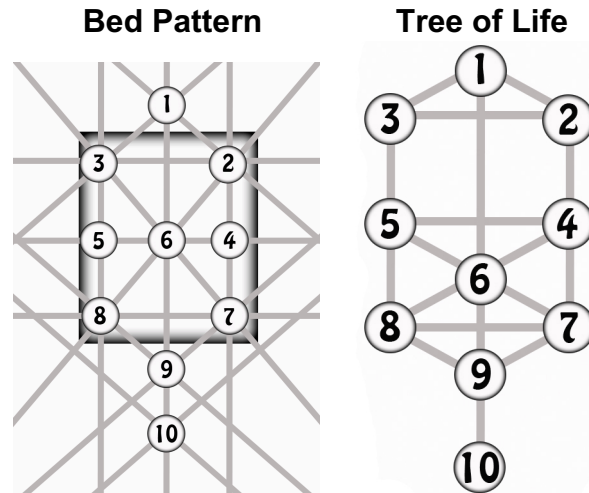

Introduction to Joey Korn's Remote Spiritual Housecleaning Sessions

support you and your family. You'll also learn how you can keep them clear and balanced.

(If you want to learn more, go to <http://www.dowers.com/dowsing-the-kabbalistic-tree-of-life/>. But again, please finish this article first.)

Geopathic Stress or Energetic Mirrors?

I'd like to explain my understanding of what many call "geopathic stress," as compared to how most others think about it, if they've even heard of it. Dowzers and many others around the world believe there are energies in the Earth that can cause problems in our lives. They think that your home (or anyone's home) might happen to have been built in these detrimental Earth energies, and, more significantly, that your bed, your desk, or your favorite chair may have been placed in these energies. They believe that these energies weaken us, weaken our immune systems and, over time, can cause illness and other problems in our lives, hence the term "geopathic stress." "Geo" means "of the Earth" and "pathic" relates to illness. It is also believed that they can cause mental, emotional, relationship, and financial problems, just to name a few.

The True Role of the Earth Energies in Our Homes

In my opinion, that way of thinking goes contrary to most spiritual teachings that say that the Universe supports us in life. I've come to understand that *the Earth energies are here to support us, not harm us*. They are our energetic mirrors, constantly reflecting us back to us. We make the Earth energies detrimental with our negative thoughts, actions, and emotions. More accurately, we make them detrimental with our inappropriate reactions to our struggles and strains of life, not the other way around.