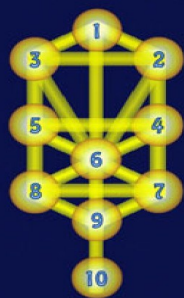

Joey's fresh approach will help you awaken your full potential as a spiritual being of light.

Joey's work is not just about dowsing; it's about life!

The Tree of Life

Get to the Source of Geopathic Stress